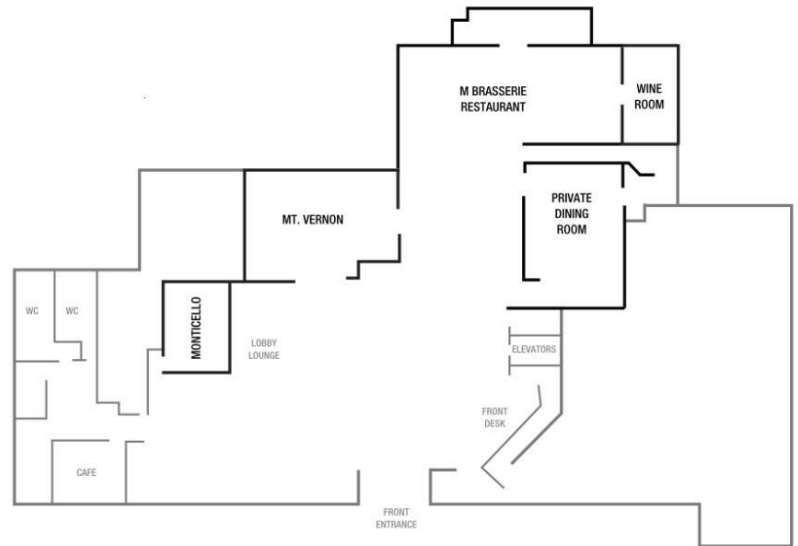

lobby level

To submit an Event or Group RFP electronically, click [HERE](#).
To contact our Sales Team, email hannah.kim@thewinkhoteldc.com.