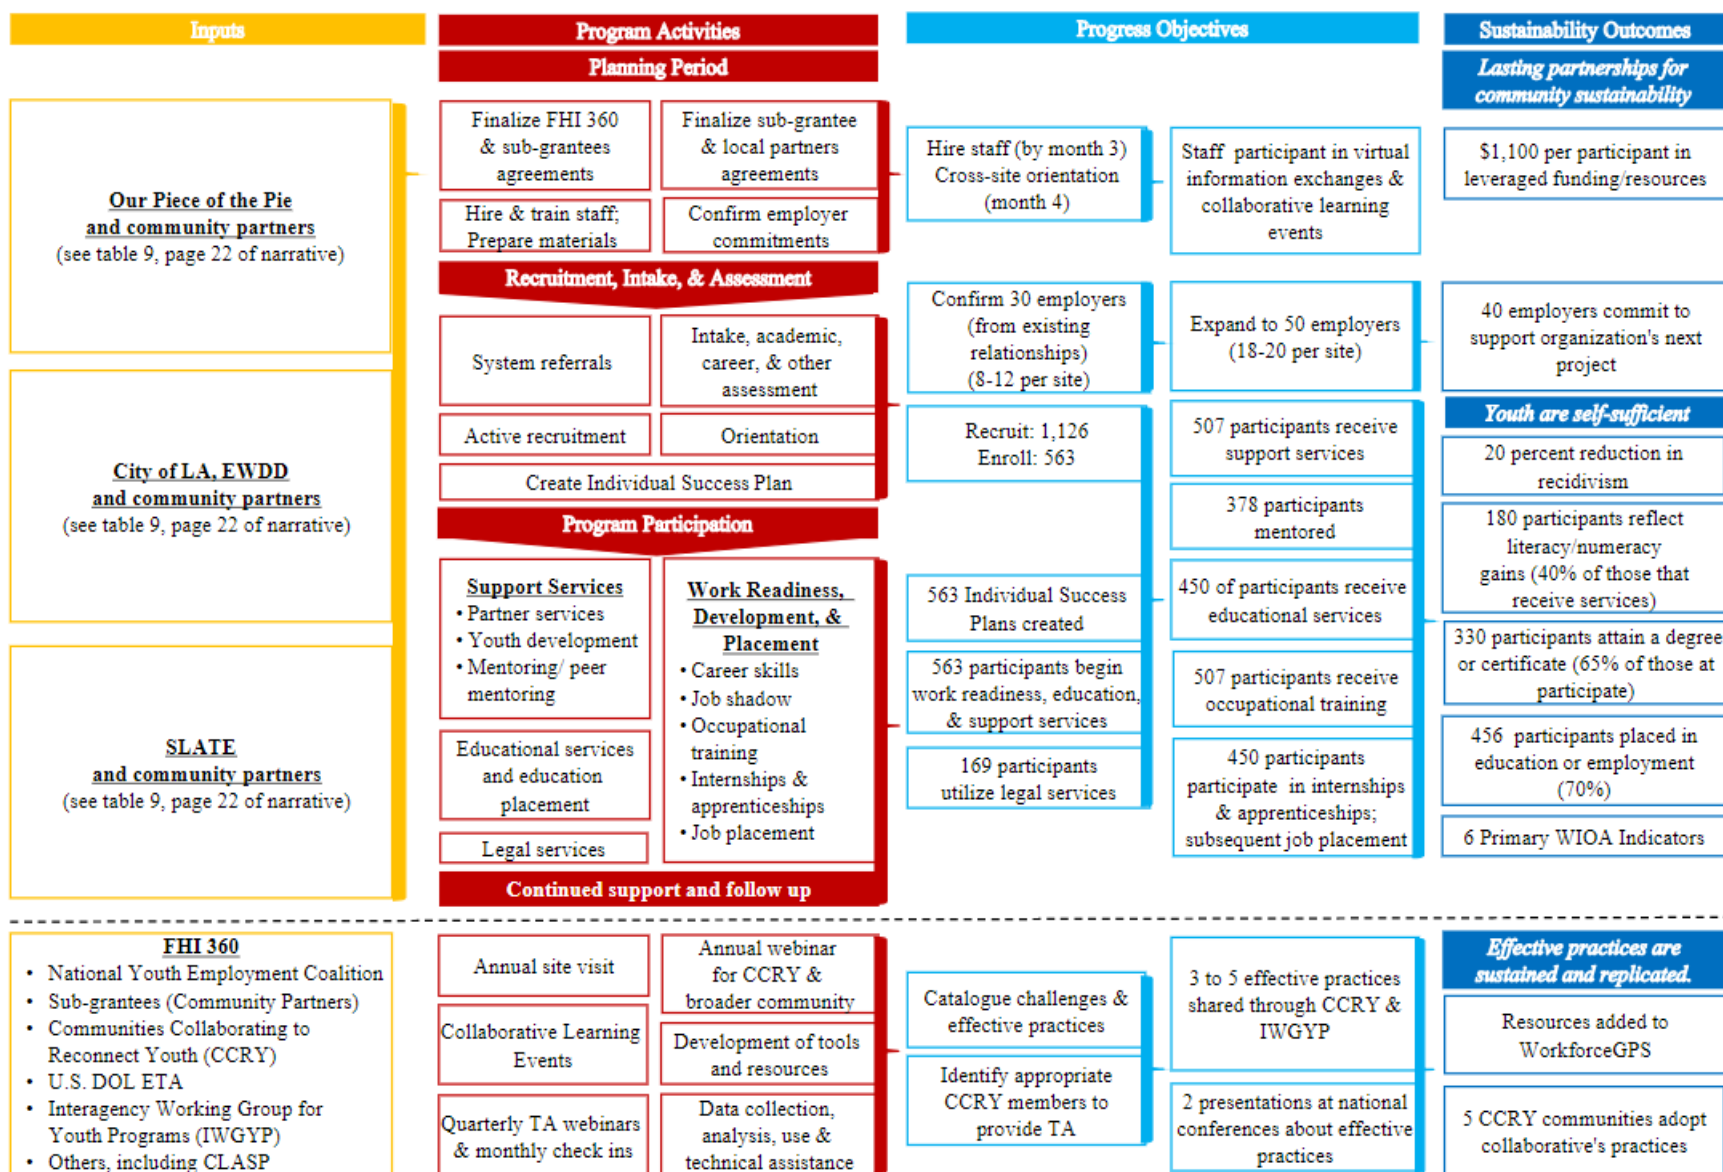

Compass Rose Collaborative Work Plan

Target Population: 563 18-24 year youth in Hartford, Los Angeles, and St. Louis.

FHI 360 response to FOA-ETA-17-02

Compass Rose Collaborative 2018